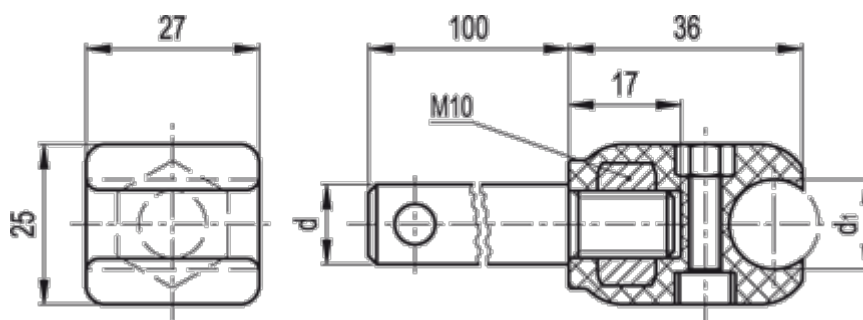

Data Sheet

Article number: 2310419798
Description: E+G Guide rail clamp
MPG-C-S-P12-8

Measures

d = 12

d1 = 8

Weight (g) = 128